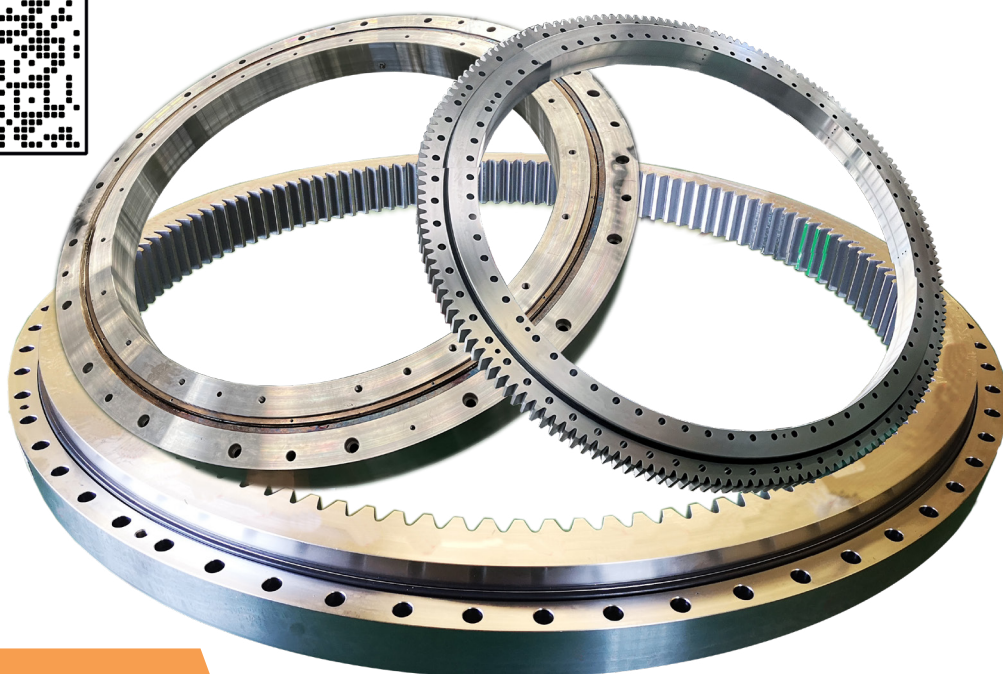

# 专业生产回转支承，精密轴承，齿轮、 齿圈、齿轮轴及其他非标机械件

Specializing in the production of slewing bearings, precision bearings, gears, ring gears, gear shafts and other non-standard mechanical parts

**洛阳恒昌重工有限公司**

**Luoyang Hengchang Heavy Machinery CO.,Ltd.**